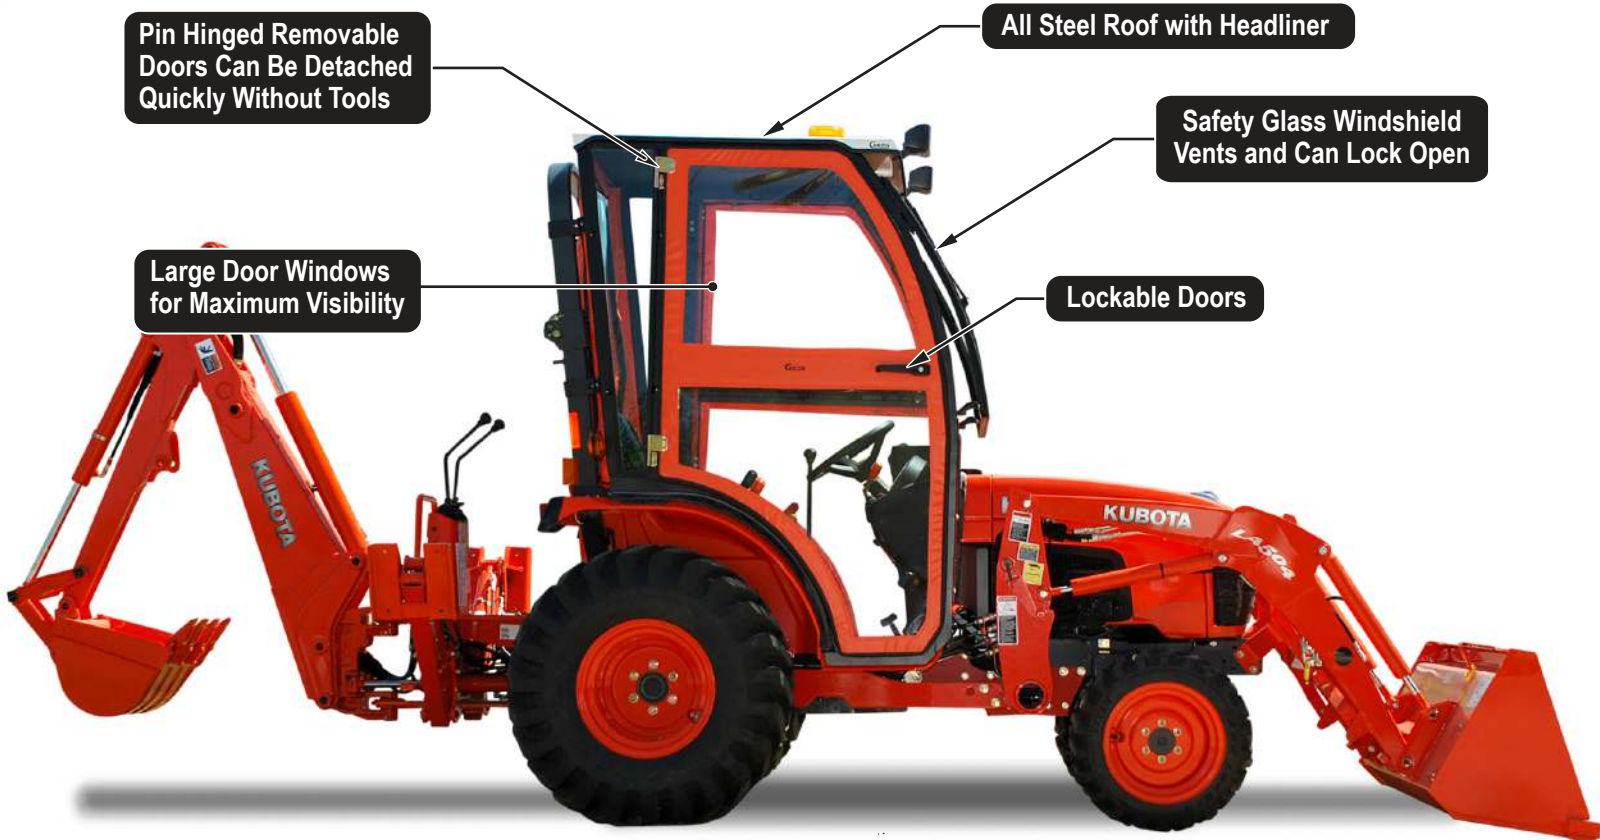

CURTIS CAB SYSTEM FOR KUBOTA B3200

Perfect for any condition!

Kubota B3200 Standard Cab
(PN: 1KB32SS)

Soft Side Cab System Fits Kubota B3200 Compact Tractors

CURTIS QUALITY ACCESSORIES

Custom Heater

Tuck-Away Hot Water Heater

Mirrors

Side mirrors
Rear view mirror

LED Lights

3 inch round work lights
2 x 6 inch low-profile work lights
Strobe light | Dome light

EXCEPTIONAL VALUE FROM CURTIS

CURTIS STANDARD CAB FEATURES	YOUR BENEFIT
Venting Glass Windshield	Excellent Flow Through Ventilation, Windshield can Lock Open for Driving
Pin-Hinged Doors Remove and Install Quickly	Open Air Operation on Hot Days
Soft Doors are Metal Framed with Handles, Latches and Hinges	Clear Doors Provide Excellent Visibility
Snap-in soft rear side and rear back curtain Hard rear glass panel is available optionally but cannot be used with backhoe	Easy to Remove in Warm Weather

More Innovation. More Value.

CURTIS CAB SYSTEM FOR KUBOTA B3200

Pin Hinged Removable Doors Can Be Detached Quickly Without Tools

All Steel Roof with Headliner

Safety Glass Windshield Vents and Can Lock Open

Large Door Windows for Maximum Visibility

Lockable Doors

Color Matches for OEM Look

Cab Fits Kubota B3200

Installed Weight is Approximately 214 lbs.

Cab Height is 63" From Floor Board

Enhancing Our Customers' Comfort and Productivity Every Day